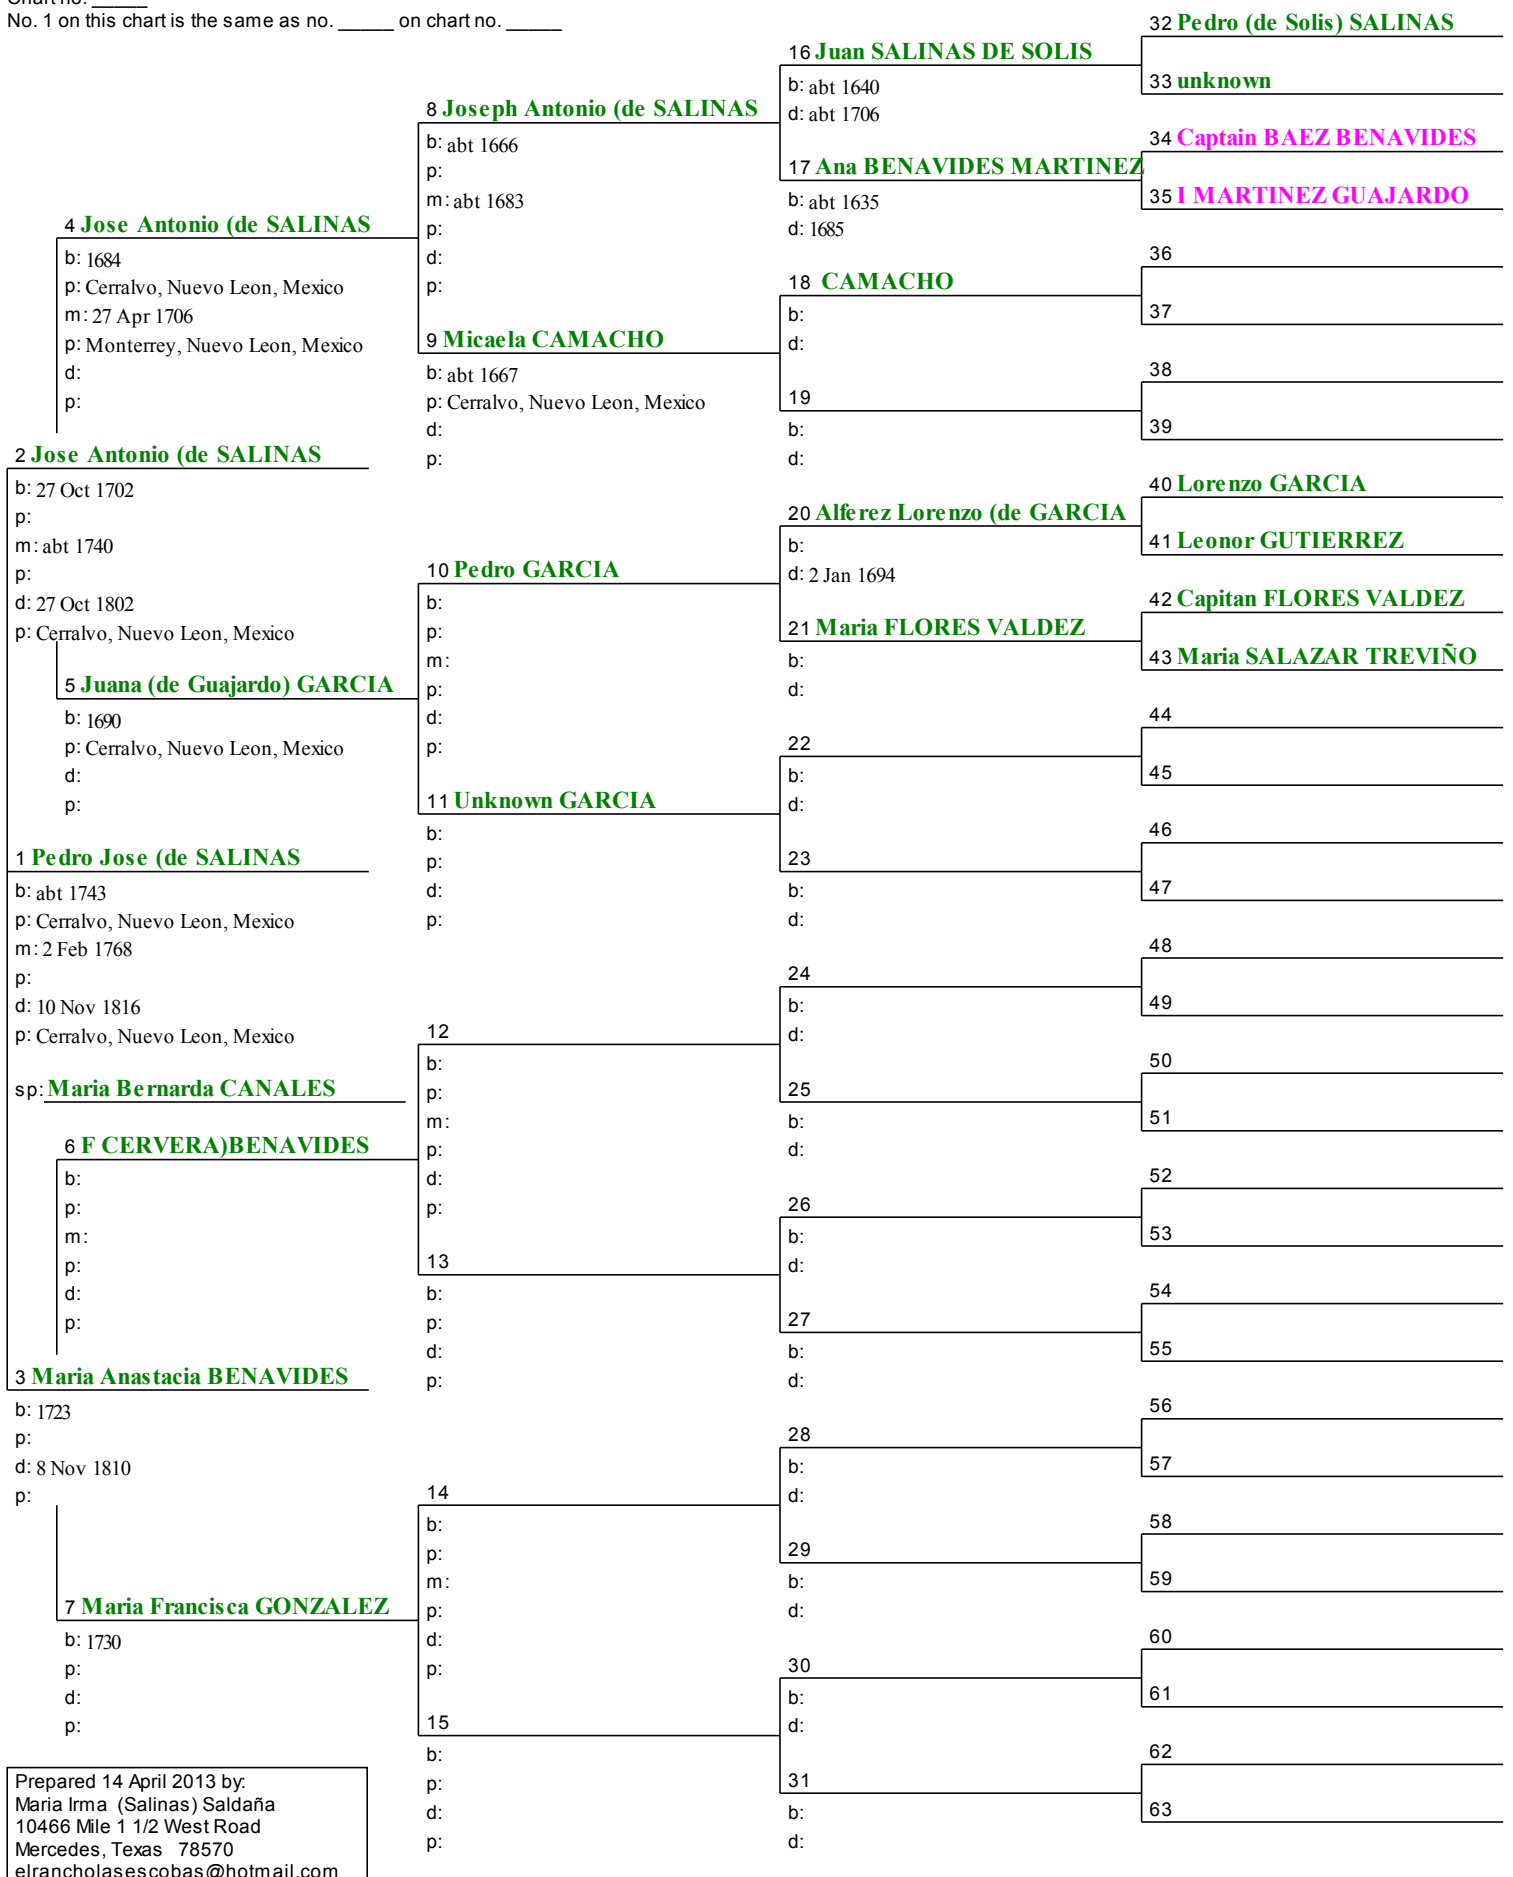

# RUBEN J. SALINAS PEDIGREE CHART 2

14 April 2013

Chart no. \_\_\_\_\_  
 No. 1 on this chart is the same as no. \_\_\_\_\_ on chart no. \_\_\_\_\_

Prepared 14 April 2013 by:  
 Maria Irma (Salinas) Saldaña  
 10466 Mile 1 1/2 West Road  
 Mercedes, Texas 78570  
 elrancholasescobas@hotmail.com