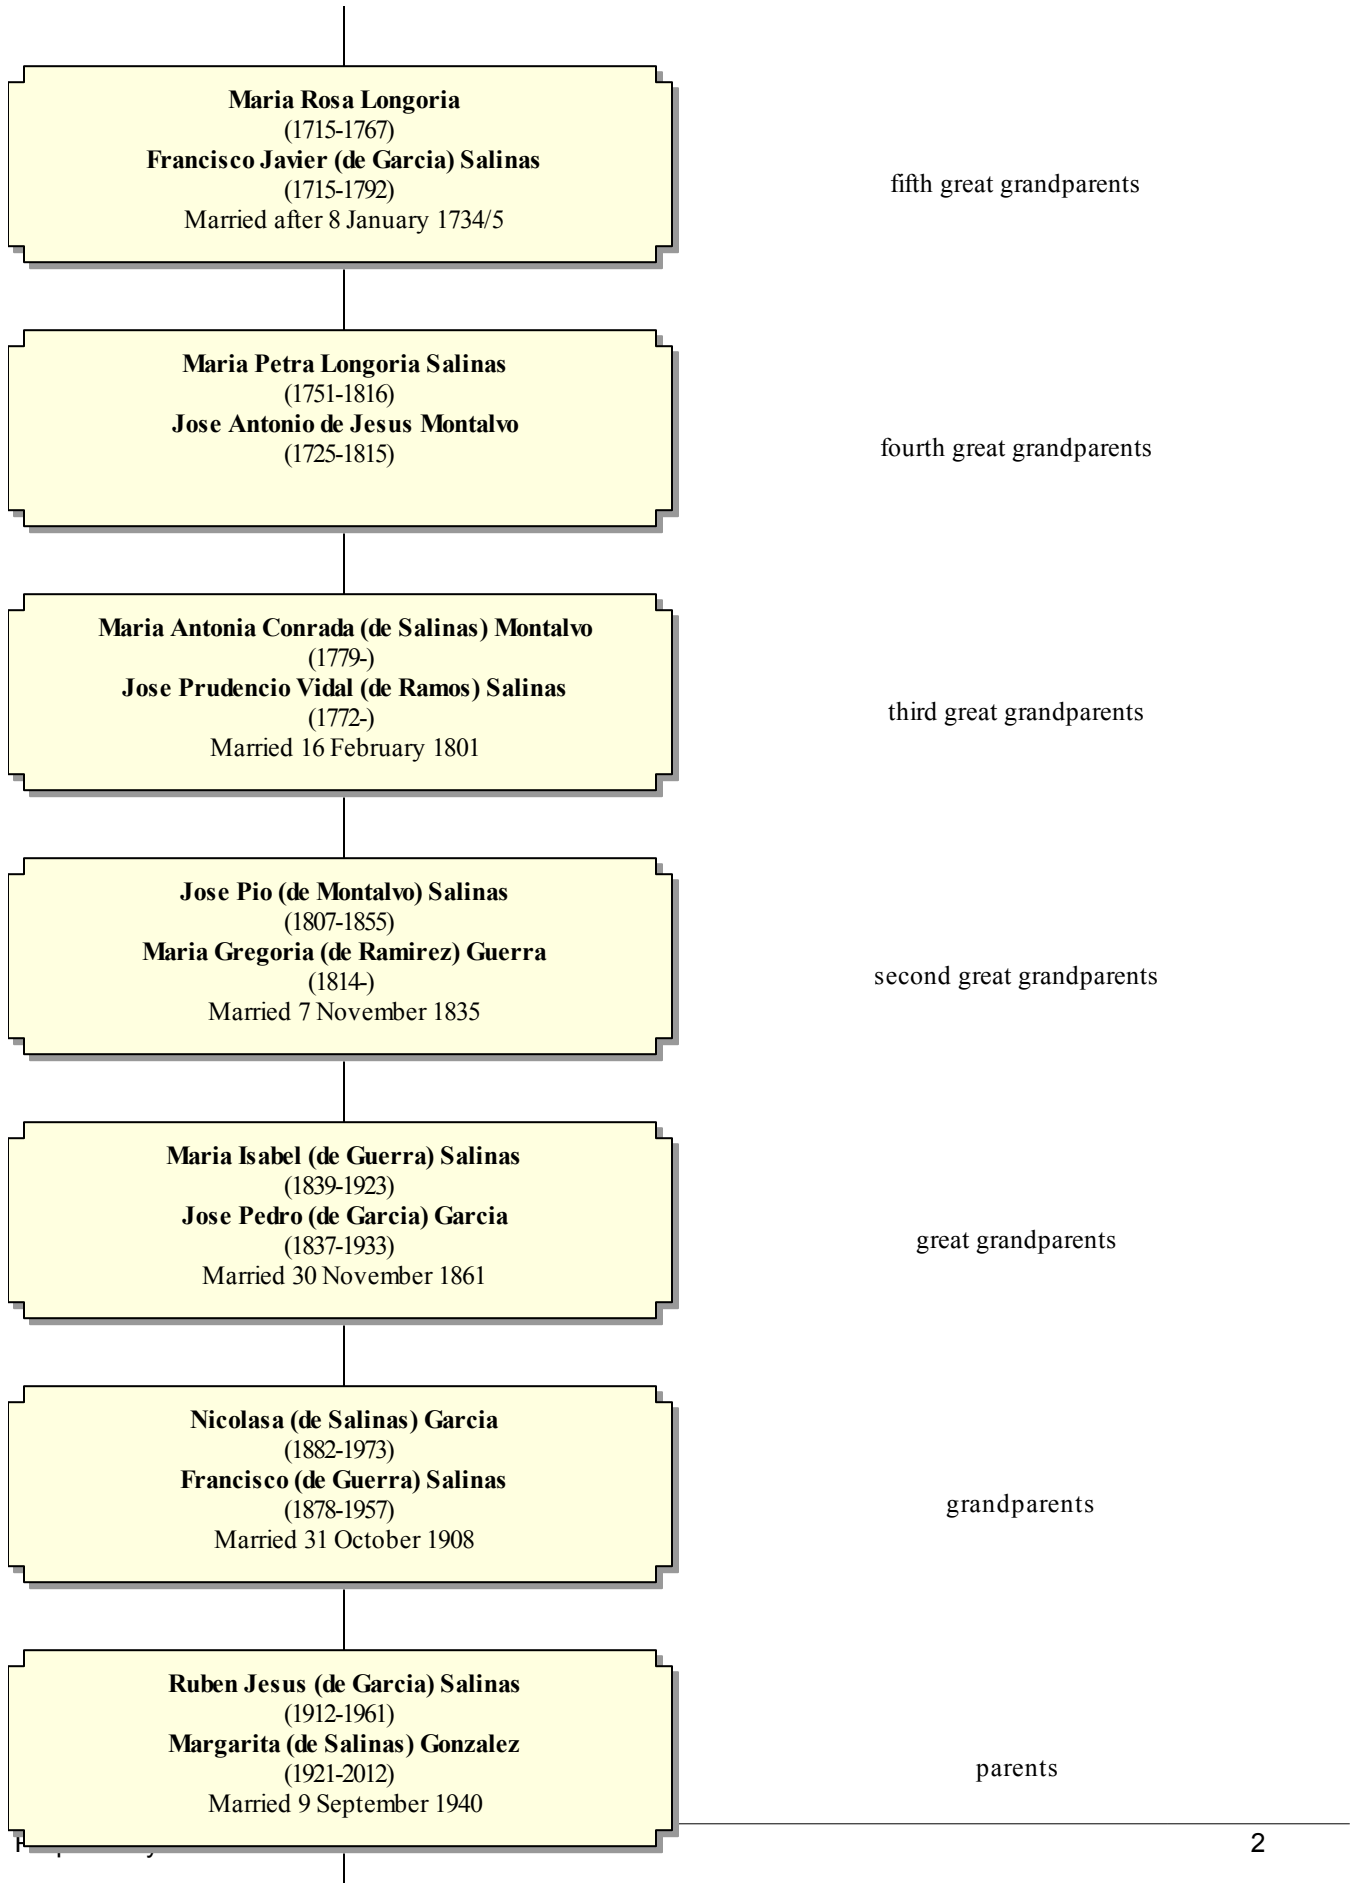

Juan Perez Onate
(-)
Osana Martinez de Gonzalez
(-)
Married about 1488

twelfth great grandparents

Maria Perez Onate
(1541-)
Rodrigo Diaz Saldivar
(-)

eleventh great grandparents

Lt. Captain General Vicente Saldivar Y Onate
(1512-1635/6)
Magdalena Mendoza Salazar
(1560-)

tenth great grandparents

Lt. Capit. Vicente Saldivar De Onate
(1597-)
Maria De Sosa Farias
(-)
Married 1625

ninth great grandparents

Mariana Saldivar De Sosa
(-1701)
Diego Garcia Quintanilla
(1601-1669)
Married 1625

eighth great grandparents

Augustina Garcia Quintanilla
(1660-)
Pedro Longoria
(-)
Married 7 August 1678

seventh great grandparents

Joseph Santiago Longoria Garcia
(1690-)
Maria Chapa-Benavides
(1698-)
Married 1713

sixth great grandparents

Maria Irma Gonzalez Salinas
(1945-)